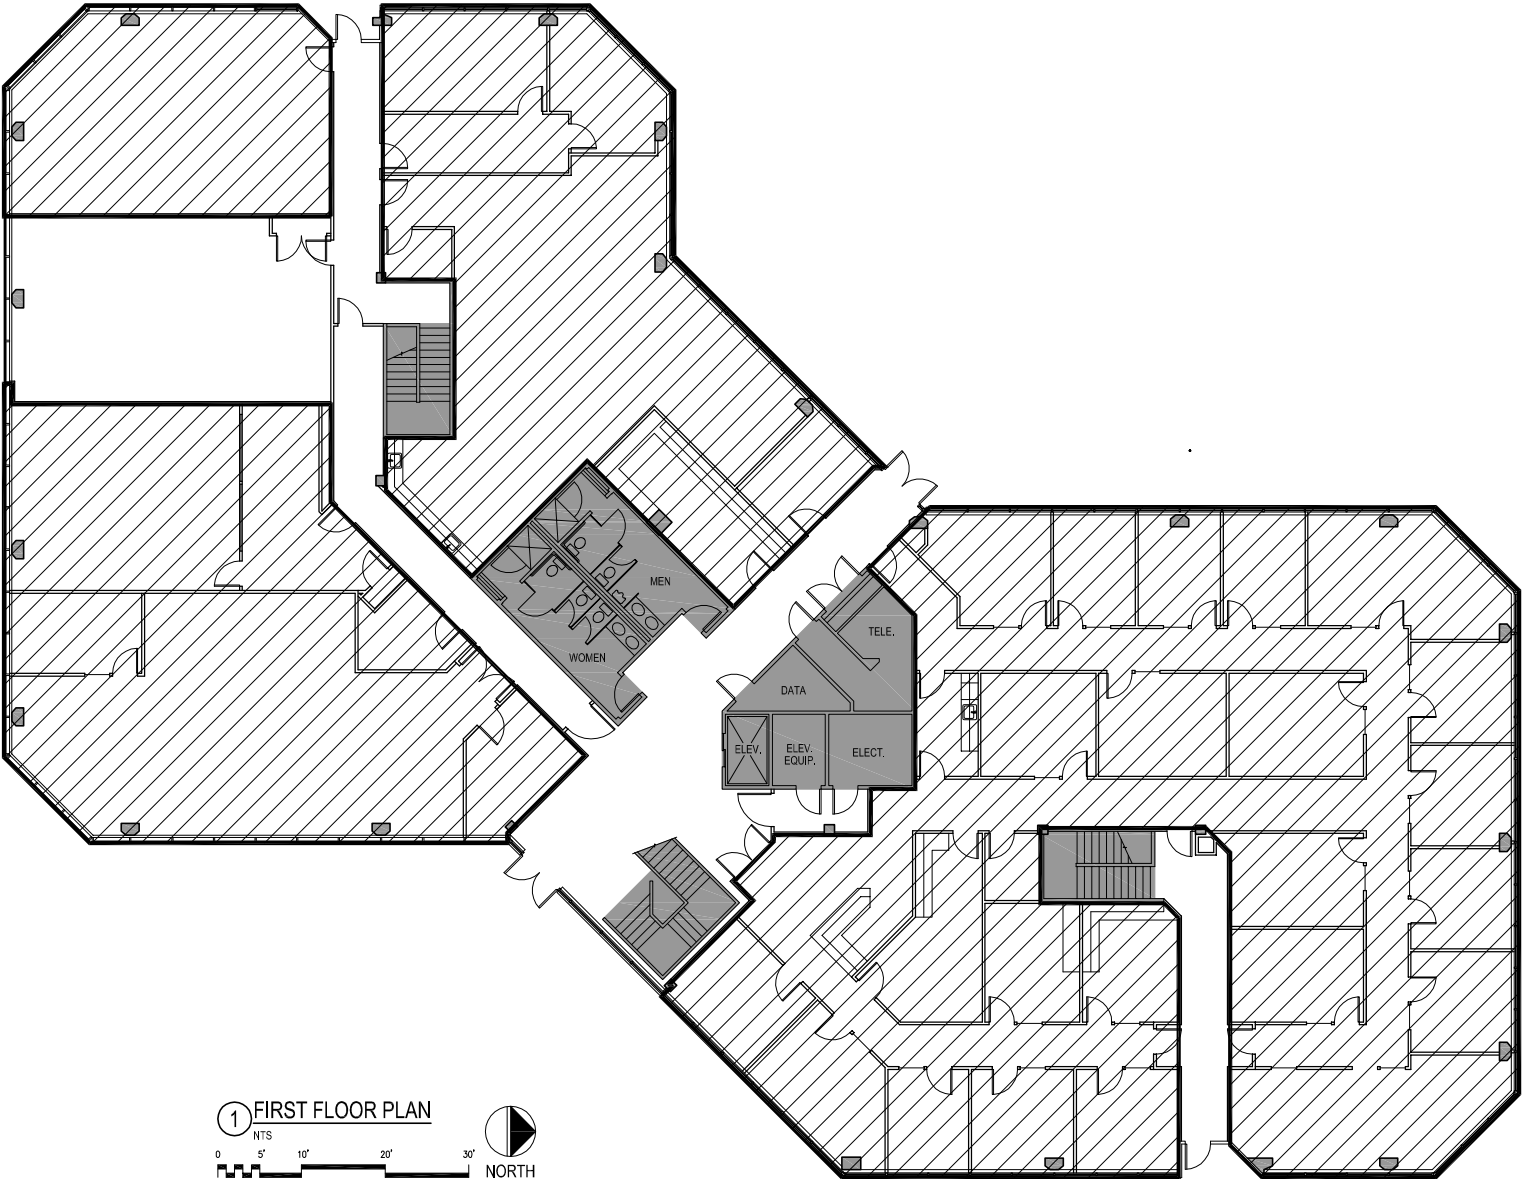

SUITE 120
1,003 RSF

1 FIRST FLOOR PLAN
NTS
0 5' 10' 20' 30' NORTH

MSA
MARVIN STEIN ASSOCIATES

2221 FIFTH AVENUE, SEATTLE WA 98121 (206) 441-1449

Title 981 POWELL

Job SUITE 120

Job No. 12059.MKT

Date 01/10/13

Sheet No. 4 OF 7

PM MW