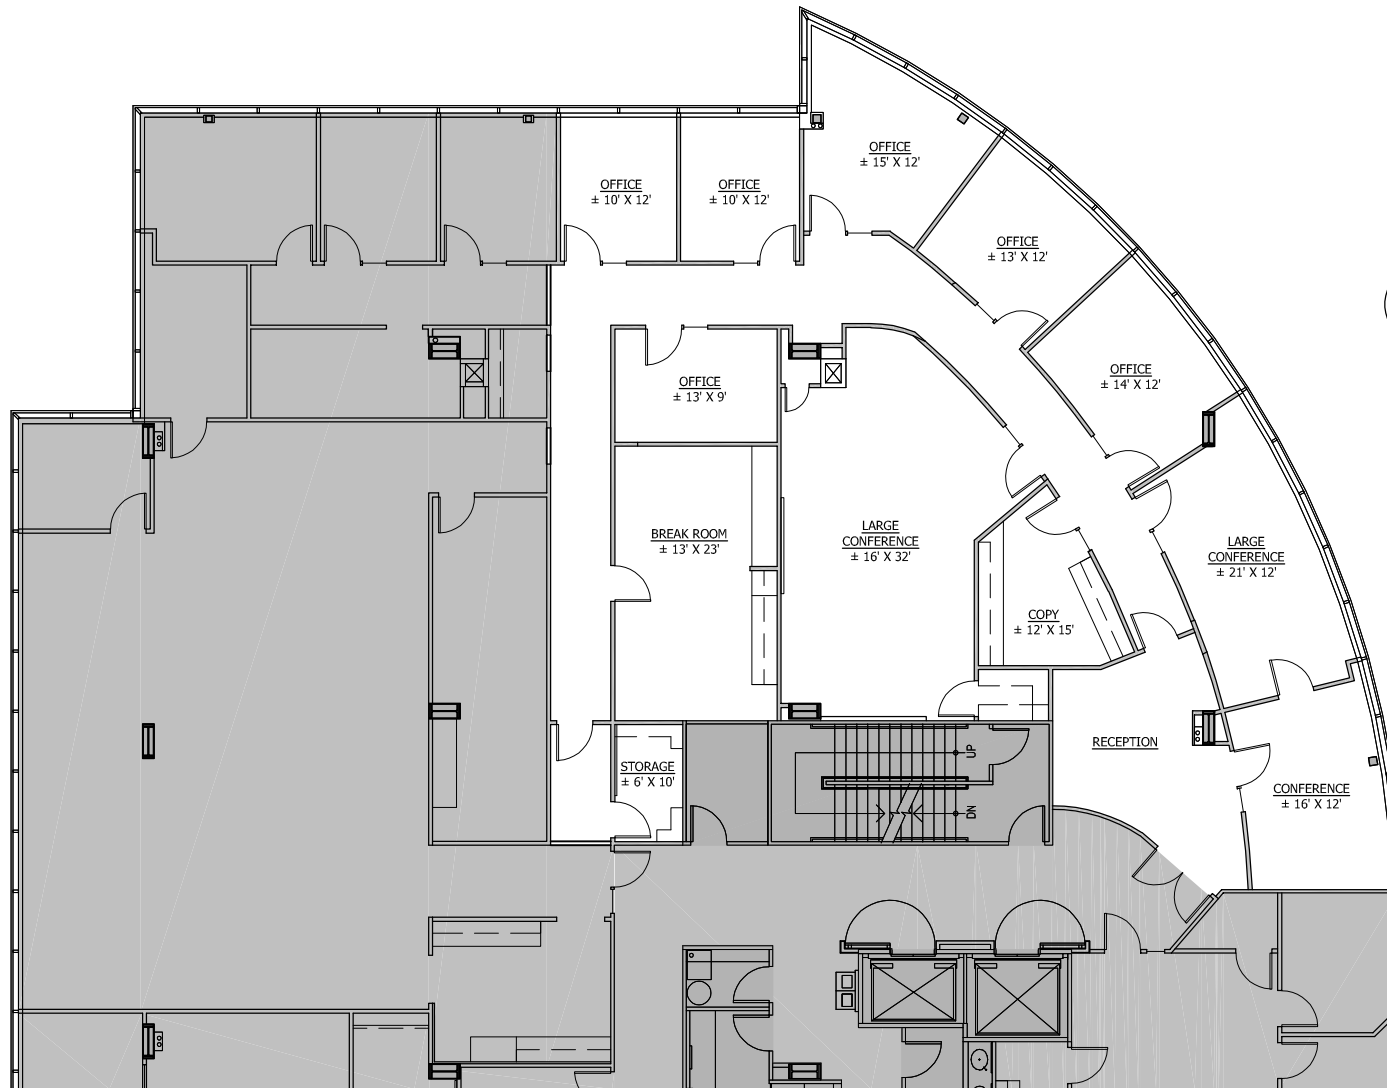

2021.03.22 Suite 300 MKTG Plan.dwg

**2** KEY PLAN  
NOT TO SCALE

**1** SUITE 300 MARKETING PLAN - 3,983 RSF  
SCALE: 1/16" = 1'-0"

NOT FOR CONSTRUCTION